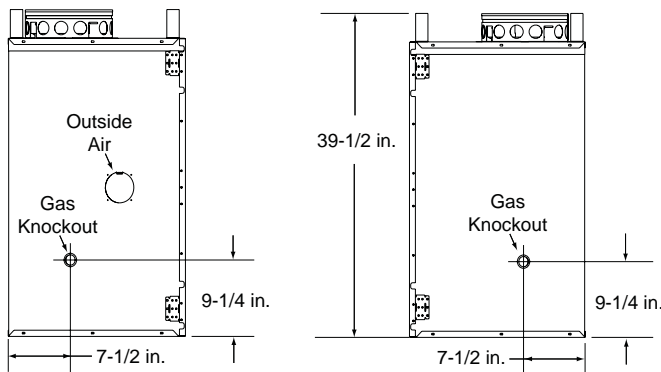

Options*

DM Doors

Fireside Gas Logs

Product Dimensions

	A	B	C	D
EL36	36"	42"	23-3/4"	11-7/8"
EL42	42"	48"	29-3/4"	14-7/8"

2 in. min. air clearance to the enclosure and the header.

Framing Dimensions

	A
EL36	42"
EL42	48"