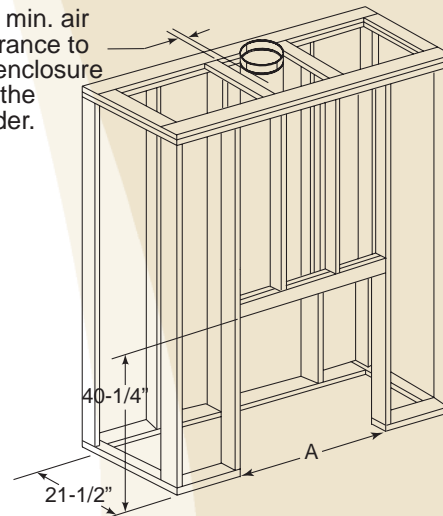

Options*

DM Doors

Fireside Gas Logs

Product Dimensions

	A	B	C	D
EL36	36"	42"	23-3/4"	11-7/8"
EL42	42"	48"	29-3/4"	14-7/8"

2 in. min. air clearance to the enclosure and the header.

Framing Dimensions

	A
EL36	42"
EL42	48"