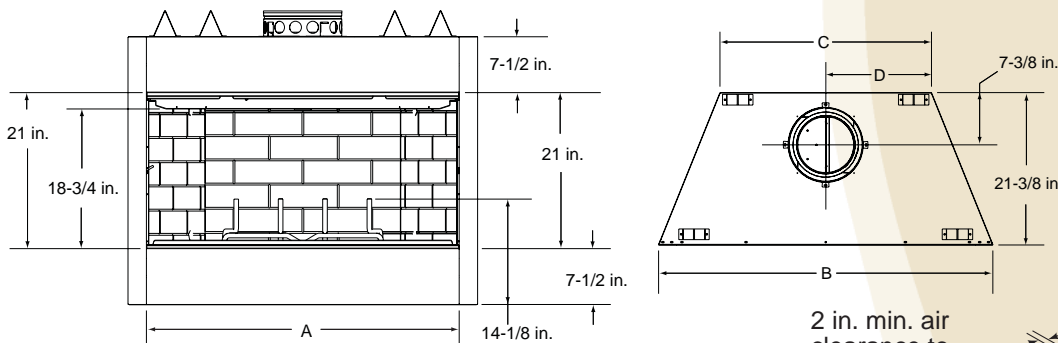

Options*

DM Doors

Fireside Gas Logs

Product Dimensions

	A	B	C	D
EL36	36"	42"	23-3/4"	11-7/8"
EL42	42"	48"	29-3/4"	14-7/8"

2 in. min. air clearance to the enclosure and the header.

Framing Dimensions

	A
EL36	42"
EL42	48"